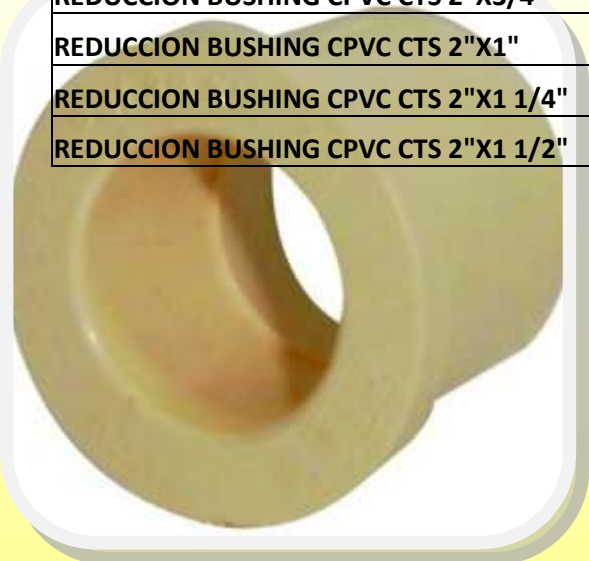

Teléfono: (01-55) 51-16-12-33 ó 38-73-04-96

Correo:hidraulicoselcerritosa@hotmail.com

CONEXIONES CPVC

PRECIOS VIGENTES A PARTIR DE NOVIEMBRE

| CONEXIONES CPVC CTS | PRECIO NETO |
|--|-------------|
| REDUCCION BUSHING CPVC CTS 3/4"X1/2" | \$ 1.55 |
| REDUCCION BUSHING CPVC CTS 1"X1/2" | \$ 5.09 |
| REDUCCION BUSHING CPVC CTS 1"X3/4" | \$ 5.51 |
| REDUCCION BUSHING CPVC CTS 1 1/4"X1/2" | \$ 13.21 |
| REDUCCION BUSHING CPVC CTS 1 1/4"X3/4" | \$ 13.21 |
| REDUCCION BUSHING CPVC CTS 1 1/4"X1" | \$ 10.63 |
| REDUCCION BUSHING CPVC CTS 1 1/2"X1/2" | \$ 15.27 |
| REDUCCION BUSHING CPVC CTS 1 1/2"X3/4" | \$ 15.27 |
| REDUCCION BUSHING CPVC CTS 1 1/2"X1" | \$ 15.98 |
| REDUCCION BUSHING CPVC CTS 1 1/2"X1 1/4" | \$ 15.98 |
| REDUCCION BUSHING CPVC CTS 2"X1/2" | \$ 36.64 |
| REDUCCION BUSHING CPVC CTS 2"X3/4" | \$ 36.64 |
| REDUCCION BUSHING CPVC CTS 2"X1" | \$ 36.64 |
| REDUCCION BUSHING CPVC CTS 2"X1 1/4" | \$ 36.64 |
| REDUCCION BUSHING CPVC CTS 2"X1 1/2" | \$ 36.64 |