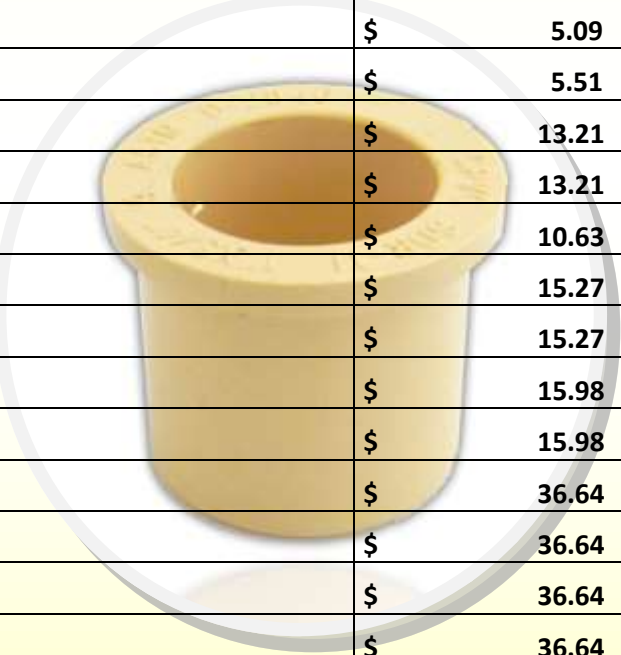

Teléfono: (01-55) 51-16-12-33 ó 38-73-04-96

Correo:hidraulicoselcerritosa@hotmail.com

CONEXIONES CPVC

PRECIOS VIGENTES A PARTIR DE NOVIEMBRE

| CONEXIONES CPVC CTS | PRECIO NETO |
|--|-------------|
| REDUCCION BUSHING CPVC CTS 3/4"X1/2" | \$ 1.55 |
| REDUCCION BUSHING CPVC CTS 1"X1/2" | \$ 5.09 |
| REDUCCION BUSHING CPVC CTS 1"X3/4" | \$ 5.51 |
| REDUCCION BUSHING CPVC CTS 1 1/4"X1/2" | \$ 13.21 |
| REDUCCION BUSHING CPVC CTS 1 1/4"X3/4" | \$ 13.21 |
| REDUCCION BUSHING CPVC CTS 1 1/4"X1" | \$ 10.63 |
| REDUCCION BUSHING CPVC CTS 1 1/2"X1/2" | \$ 15.27 |
| REDUCCION BUSHING CPVC CTS 1 1/2"X3/4" | \$ 15.27 |
| REDUCCION BUSHING CPVC CTS 1 1/2"X1" | \$ 15.98 |
| REDUCCION BUSHING CPVC CTS 1 1/2"X1 1/4" | \$ 15.98 |
| REDUCCION BUSHING CPVC CTS 2"X1/2" | \$ 36.64 |
| REDUCCION BUSHING CPVC CTS 2"X3/4" | \$ 36.64 |
| REDUCCION BUSHING CPVC CTS 2"X1" | \$ 36.64 |
| REDUCCION BUSHING CPVC CTS 2"X1 1/4" | \$ 36.64 |
| REDUCCION BUSHING CPVC CTS 2"X1 1/2" | \$ 36.64 |